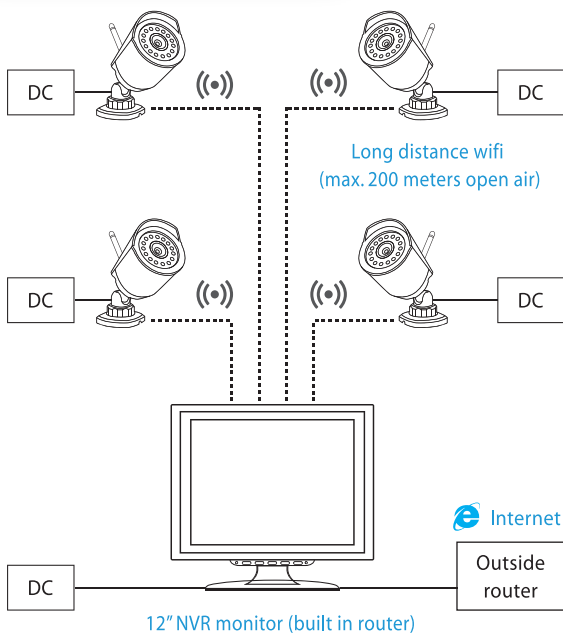

12" NVR / Wifi NVR Combo Monitor

M120CD4 (NVR)+4*C703DI1
White or Black optional

D300HA4 (NVR)
Without screen solution

M120CD4 (Wifi NVR)+4*C703DI1
Built - in Router NVR and IP cameras

Wifi NVR Connection

D300HA4 (Wifi NVR)
Without screen solution

Features

- Auto pair when power on
- Save router devices
- DVR or combo optional
- PC & mobile online view
- Long distance (200m) wifi connection

Camera optional