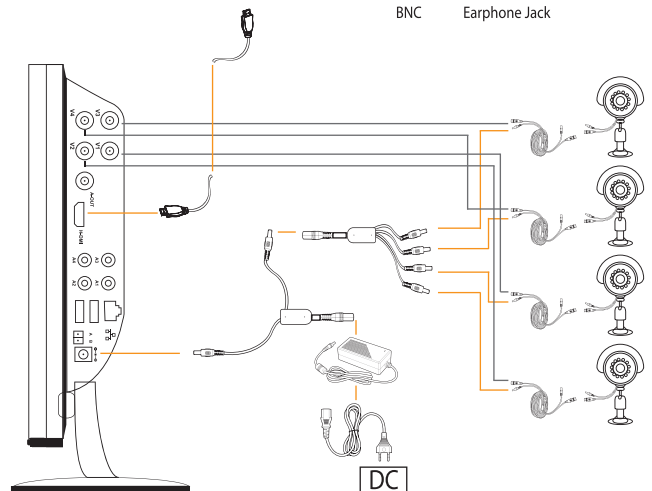

JIT 12" 4CH LED DVR Combo Kit

M120CD4+4*C703DB6
White or Black optional

Features

- 12" high resolution LCD DVR combo with anti-glare protection glass
- Advanced OCS interface for easy installation
- User-friendly GUI OSD
- Watch wherever and whenever
- Support 2.5" HDD up to 4TB
- 4 channel Video / Audio input

View by PC

View by Phone
App: JSEye / XMeye

Support HDD

4CH

Economic Plastic

LED Backlit

Camera optional

Analogue CMOS Camera		AHD Camera	
600TVL	DB6	1 Megapixel 720P	AH1
800TVL	DB8	1.3 Megapixel 960P	AH3
1200TVL	DB2	2 Megapixel 1080P	AH2

Connection

Large screen Monitor

Dimension