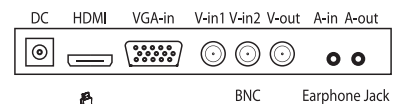

View by PC

View by Phone
App: JSEye / XMeye

Support HDD

4CH

Economic Plastic

LED Backlit

Camera optional

Analogue CMOS Camera		AHD Camera	
600TVL	DB6	1 Megapixel 720P	AH1
800TVL	DB8	1.3 Megapixel 960P	AH3
1200TVL	DB2	2 Megapixel 1080P	AH2

Connection

Large screen Monitor

Dimension